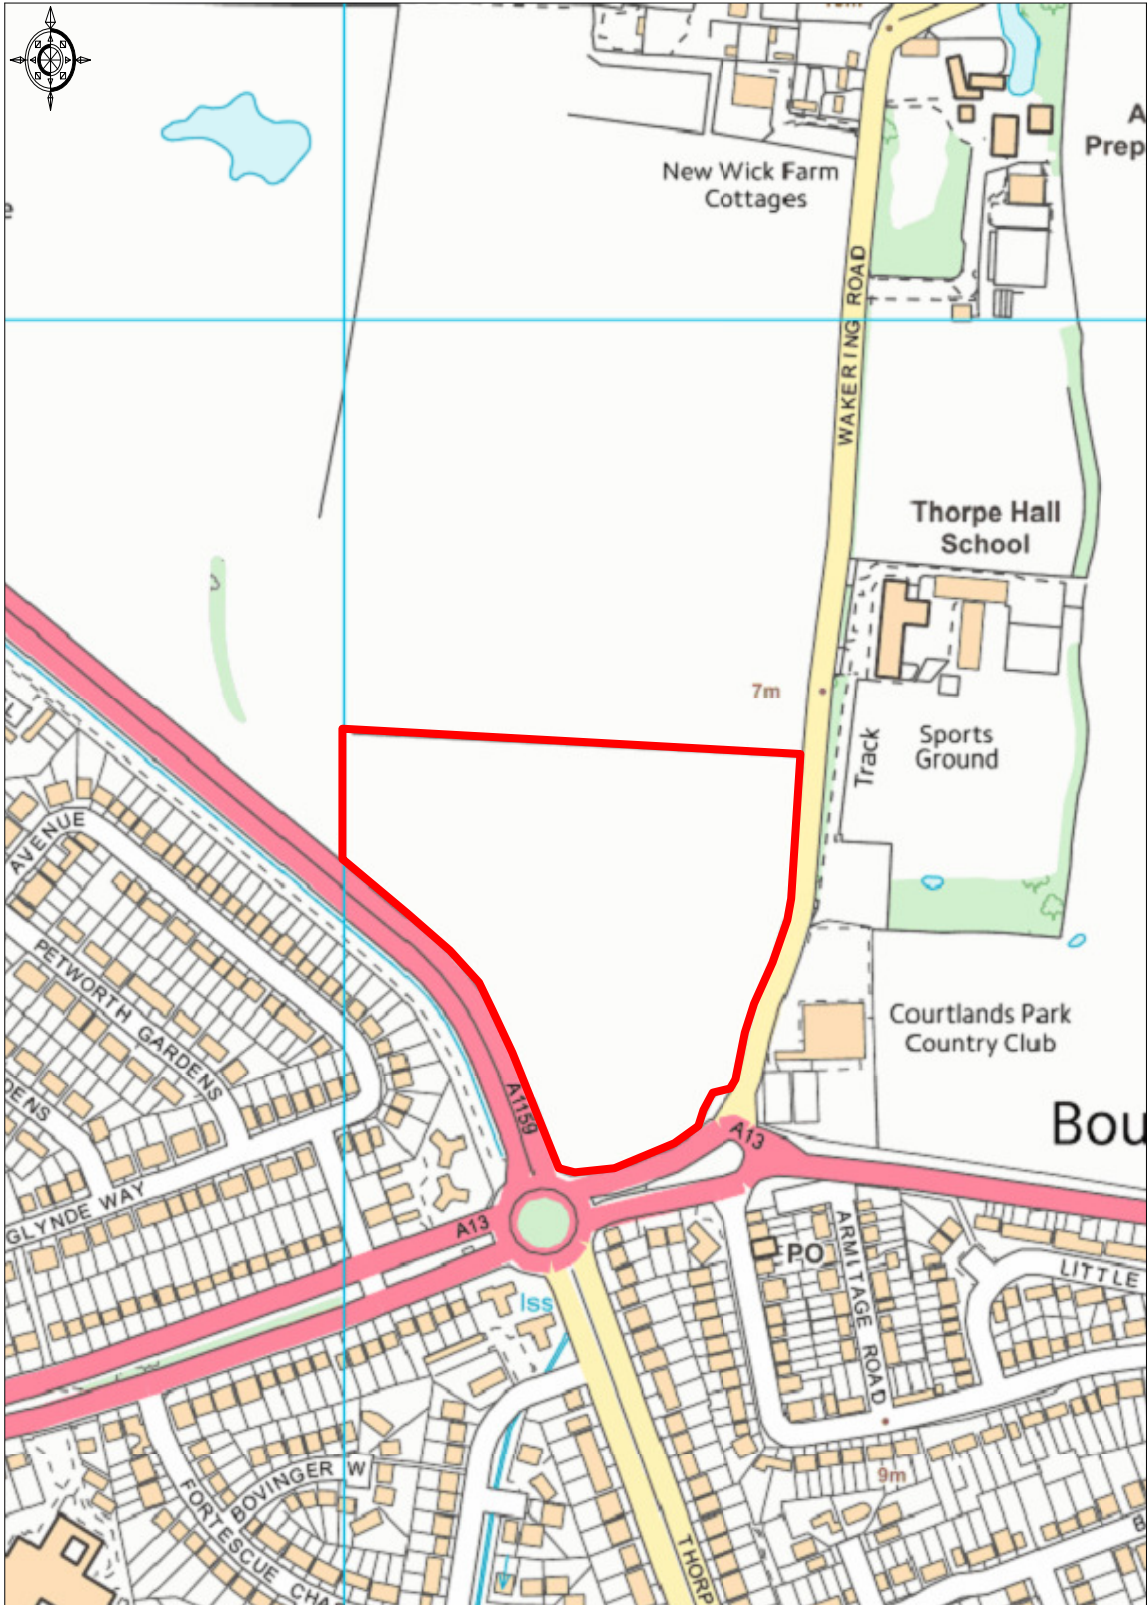

Land west of Waking Road, Thorpe Bay (1:5000)